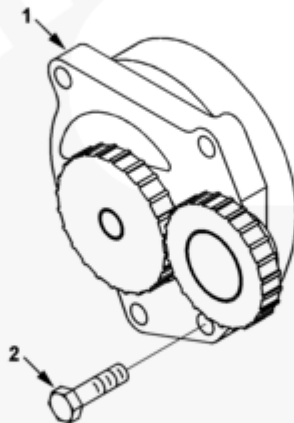

Parts Catalog - Option Detail

Electronic Parts Catalog - Option Detail				
Option	Group	Graphic	Film Card	Date
LP9724-01	07.06	lp940gb	Z	02-FEB-04
Engines	6C8.3, C GAS PLUS CM556, G8.3, G8.3 CM558, GTA8.3 CM558, ISC CM2150, ISC CM554, ISC CM850, ISC8.3 CM2250, ISC8.3 G CM2180 C101, ISL CM2150, ISL CM554, ISL CM850, ISL G CM2180, ISL8.9 CM2150 L110, ISL8.9 CM2880 L112, ISL9 CM2150 SN, ISL9 CM2250, ISL9 CM2350 L101, ISL9 CM2350 L111, ISLE4 CM850, L GAS PLUS CM556, L8.9, L8.9 L121, L8.9G CMOH2.0 L125B, L9 CM2350 L116B, L9 CM2350 L119B, L9 CM2350 L120C, L9 CM2350 L123B, L9.3 L105, L9.5 L117, L9N CM2380 L124B, QSC8.3 CM2250, QSC8.3 CM2880 C102, QSC8.3 CM554, QSC8.3 CM850(CM2850), QSL9 CM2250, QSL9 CM2250 L115, QSL9 CM2350 L102, QSL9 CM2350 L107, QSL9 CM2350 L118, QSL9 CM2350 L122, QSL9 CM554, QSL9 CM850(CM2850), QSL9 G CM558, QSL9 M CM2250 L106, QSL9.3 CM2880 L113			

lp940gb

Cart	Ref No	Part Number	Part Description	Required	Remarks
View My Cart					
		LP9724-01	Lubricating Oil Pump		MR - PUMP, LUBRICATING OIL...(More)
					Gear Type: HCR Spur Gear
					Pump Drive: Non Crank
					Concentric
					DCEC May Use Part Number
					4941464 in Place of 3991123
<input type="checkbox"/>	1	3991123	Lubricating Oil Pump	1	
<input type="checkbox"/>	2	3900677	Hexagon Head Cap Screw	4	M8 X 1.25 X 30.